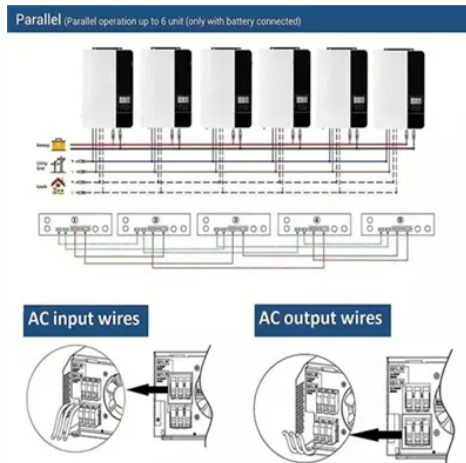

Smart Energy Storage Cabinet for Power Plants 42U